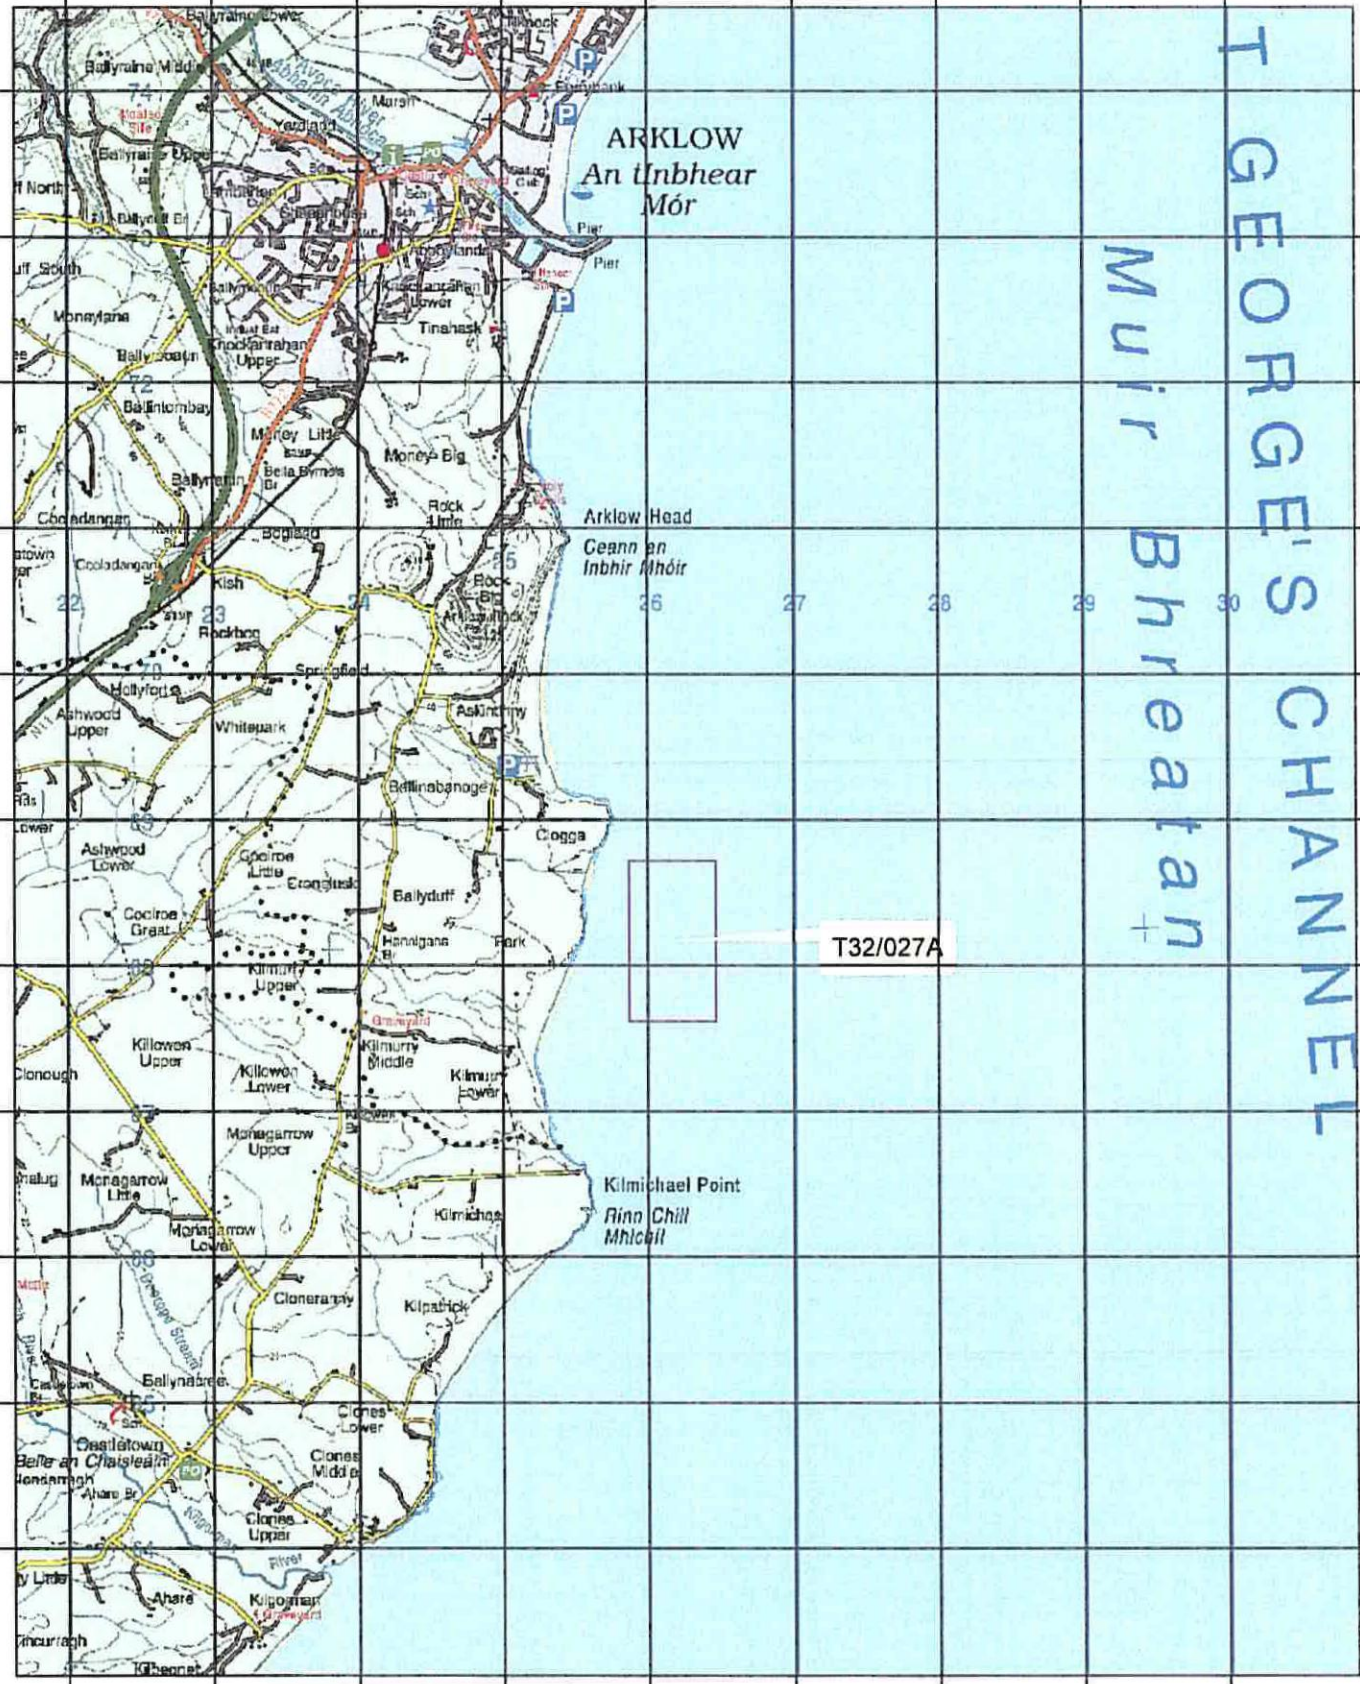

322000 323000 324000 325000 326000 327000 328000 329000 330000

174000
173000
172000
171000
170000
169000
168000
167000
166000
165000
164000

174000
173000
172000
171000
170000
169000
168000
167000
166000
165000
164000

322000 323000 324000 325000 326000 327000 328000 329000 330000

- Aqua Culture Sites**
<all other values>
- Site_Status**
-  Under Appeal
 -  Application
 -  Lapsed
 -  Licensed
 -  Refused
 -  Revoked
 -  Surrendered
 -  Withdrawn

1:50,000

**Site T32/027A
& Surrounding Area**

**An Roinn Talmhaíochta,
Bia agus Mara**
Department of Agriculture,
Food and the Marine